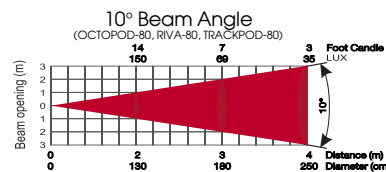

DIMENSIONS & WEIGHT PER POD

- Dims: Ø6.5" x 4.5"
- Weight: 1.5 lbs each