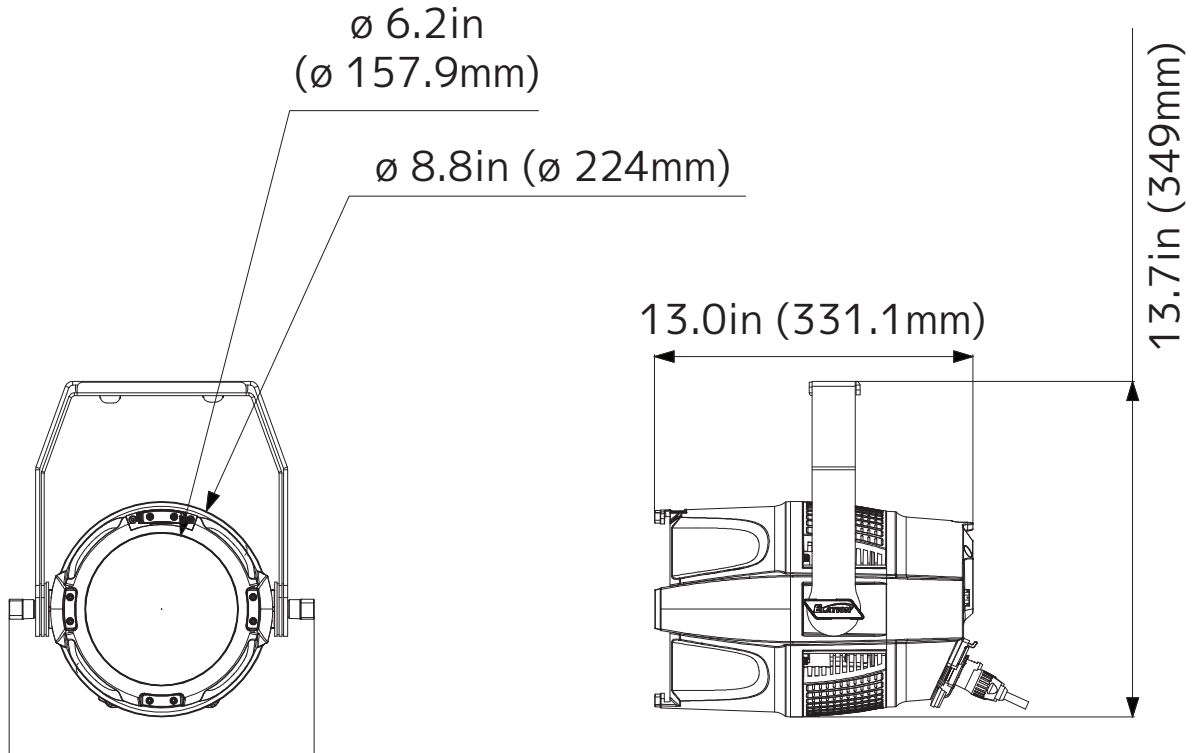

SIZE / WEIGHT

Length: 12.5" (317mm)
Width: 8.8" (224mm)
Vertical Height: 16.7" (423mm)
Weight: 20.1lbs. (9.1kg)

ELECTRICAL / THERMAL

AC 100-240V - 50/60Hz
332W Max Power Consumption
Power Thru Capacity: 11A (3 units @110V; 7
units @240V)
5°F to 113°F (-15°C to 45°C)
1132.8 BTU/hr (+/- 10%)

INCLUDED ITEMS

IP65 Locking Power Cable
Safety Cable

OPTIONAL ITEMS

7.5" Gel Frame
7.5" Barndoor (KLP959)
8050000053 - Omega Bracket

APPROVALS / RATINGS

CE | cETLus | IP65 | FCC | UKCA

LIMELIGHT PAR S

7x 60W RGBL LED PAR with Zoom

DIMENSIONS

ORDERING INFORMATION

LLP301	1237000277	Limelight Par S
KLP959	1236100143	KL Par 7.5" Barndoor
PENDING	PENDING	7.5" Gel Frame
PENDING	PENDING	Omega Bracket