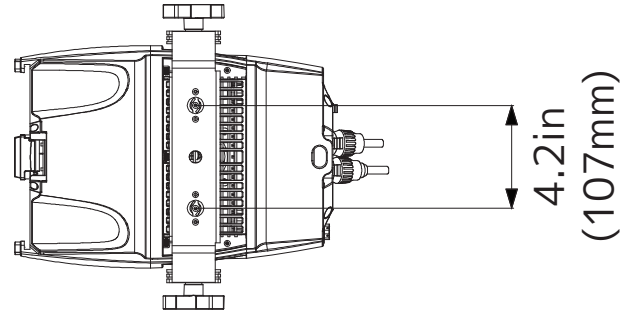

SIZE / WEIGHT

Length: 12.5" (317mm)
Width: 8.8" (224mm)
Vertical Height: 16.7" (423mm)
Weight: 20.1lbs. (9.1kg)

ELECTRICAL / THERMAL

AC 100-240V - 50/60Hz
332W Max Power Consumption
Power Thru Capacity: 11A (3 units @110V; 7
units @240V)
5°F to 113°F (-15°C to 45°C)
1132.8 BTU/hr (+/- 10%)

INCLUDED ITEMS

IP65 Locking Power Cable
Safety Cable

OPTIONAL ITEMS

7.5" Gel Frame
7.5" Barndoor (KLP959)
8050000053 - Omega Bracket

APPROVALS / RATINGS

CE | cETLus | IP65 | FCC | UKCA

LIMELIGHT PAR S

7x 60W RGBL LED PAR with Zoom

DIMENSIONS

ORDERING INFORMATION

LLP301	1237000277	Limelight Par S
KLP959	1236100143	KL Par 7.5" Barndoor
PENDING	PENDING	7.5" Gel Frame
PENDING	PENDING	Omega Bracket